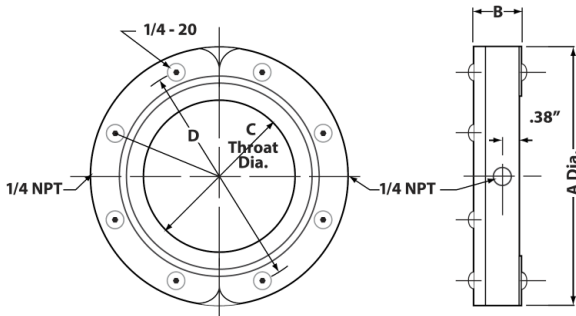

How The Air Wipe Works

Compressed air flows through an inlet (1) of the Air Wipe into an annular chamber (2). It is then throttled through a small ring nozzle (3) at high velocity. This primary airstream adheres to the Coanda profile (4), which directs it down the angled surface of the Air Wipe. A low pressure area is created at the center (5) inducing a high volume flow of surrounding air into the primary airstream. As the airflow leaves the Air Wipe, it creates a conical 360° ring of air that attaches itself to the surface of the material running through it (6), uniformly wiping the entire surface with the high velocity airflow.

DIMENSIONS

Standard	Super	A	B	C	D
EX2399	EX2429	3.13" (79mm)	1.13" (29mm)	.38" (10mm)	2.38" (60mm)
EX2430	EX2400, EX2400SS	3.25" (83mm)	1.13" (29mm)	.50" (13mm)	2.50" (64mm)
EX2431	EX2401, EX2401SS	3.75" (95mm)	1.13" (29mm)	1.0" (25mm)	2.95" (75mm)
EX2432	EX2402, EX2402SS	4.75" (121mm)	1.13" (29mm)	2.0" (51mm)	3.95" (100mm)
EX2433	EX2403, EX2403SS	5.75" (146mm)	1.13" (29mm)	3.0" (78mm)	4.95" (126mm)
EX2434	EX2404, EX2404SS	6.75" (172mm)	1.13" (29mm)	4.0" (102mm)	5.95" (151mm)
EX2435	EX2405	7.75" (197mm)	1.13" (29mm)	5.0" (127mm)	6.95" (176mm)
EX2436	EX2406	8.75" (222mm)	1.13" (29mm)	6.0" (152mm)	7.95" (202mm)
EX2437	EX2407	9.75" (248mm)	1.13" (29mm)	7.0" (178mm)	8.95" (227mm)
EX2439	EX2409	11.75" (299mm)	1.13" (29mm)	9.0" (229mm)	10.95" (278mm)
EX2441	EX2411	13.75" (349mm)	1.13" (29mm)	11.0" (279mm)	12.95" (329mm)