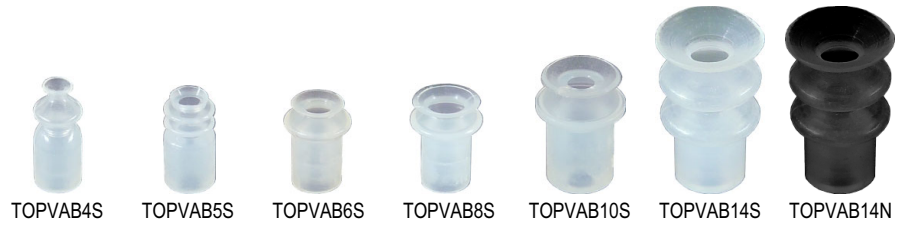

END OF ARM TOOLING PARTS FOR ROBOTIC SPRUE PICKERS

Some parts are universal and can be used on other Sprue Pickers including Yushin!

MINI BARB TYPE SUCTION CUPS

STANDARD TYPE

BELLOWS TYPE

PPE Mini Barb type Suction Cups are made of flexible non-marking clear silicone. They are good for higher temperature applications (390°F max) and where flexibility and small size are important. These cups are designed for a 4mm or 6mm barb (see stem type).

The TOPVAB14N suction cup is made of Nitrile Rubber and is good where max temperatures don't exceed 225°F, but good flexibility is required in a non-marking, non-silicone cup.

PART NO.	CUP DIA	STEM TYPE	BELLOWS	OVERALL HEIGHT	PRICE EACH
CLEAR SILICONE					
TOPVAN3S	3mm	C	NO	12mm	\$7.50
TOPVAN5S	5mm	C	NO	12mm	\$3.05
TOPVAN7S	7mm	C	NO	12.5mm	\$3.14
TOPVAN9S	9mm	C	NO	13mm	\$3.17
TOPVAB4S	4mm	C	1.5	16mm	\$5.25
TOPVAB5S	5mm	C	2.5	14mm	\$4.30
TOPVAB6S	6mm	C	1.5	13mm	\$4.05
TOPVAB8S	8mm	C	1.5	13.5mm	\$4.10
TOPVAB10S	10mm	C	1.5	16mm	\$4.05
TOPVAB14S	14mm	D	2.5	23mm	\$5.00
NITRILE RUBBER					
TOPVAB14N	14mm	D	2.5	23mm	\$4.45

BARB TYPE SUCTION CUPS

PPE Polyurethane suction cups are excellent when you need a long lasting, strong, durable suction cup where heat is not an issue.

PPE Clear non-marking silicone cups are designed for higher temperature (390°F max) applications and where flexibility and strength are important. These cups are thicker design for more strength than many other suction cups.

USE STEM TYPE FOR EASY MATCHING OF CUPS AND STEMS

PART NO.	CUP DIA	STEM TYPE	OVERALL HEIGHT	PRICE EACH
POLYURETHANE				
TOPVC119P	20mm	C	14mm	\$5.82
TOPVC160P	25mm	D	20mm	\$5.82
TOPVC147BP	25mm	D	17mm	\$6.36
TOPVC53P	25mm	D	19mm	\$5.82
TOPVC113P	25mm	D	19mm	\$5.82
CLEAR SILICONE				
TOPVC119S	20mm	C	14mm	\$11.45
TOPVC160S	25mm	D	20mm	\$11.82
TOPVC147BS	25mm	D	17mm	\$12.73
TOPVC53S	25mm	D	19mm	\$11.82
TOPVC113S	25mm	D	19mm	\$11.82