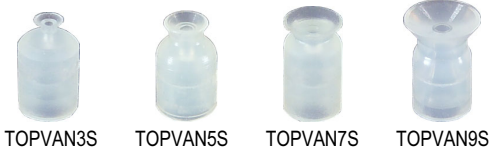

END OF ARM TOOLING PARTS FOR ROBOTIC SPRUE PICKERS

Some parts are universal and can be used on other Sprue Pickers including Yushin!

MINI BARB TYPE SUCTION CUPS

STANDARD TYPE

BELLOWS TYPE

PPE Mini Barb type Suction Cups are made of flexible non-marking clear silicone. They are good for higher temperature applications (390°F max) and where flexibility and small size are important. These cups are designed for a 4mm or 6mm barb (see stem type).

The TOPVAB14N suction cup is made of Nitrile Rubber and is good where max temperatures don't exceed 225°F, but good flexibility is required in a non-marking, non-silicone cup.

PART NO.	CUP DIA	STEM TYPE	BELLOWS	OVERALL HEIGHT	PRICE EACH
CLEAR SILICONE					
TOPVAN3S	3mm	C	NO	12mm	\$7.50
TOPVAN5S	5mm	C	NO	12mm	\$3.05
TOPVAN7S	7mm	C	NO	12.5mm	\$3.14
TOPVAN9S	9mm	C	NO	13mm	\$3.17
TOPVAB4S	4mm	C	1.5	16mm	\$5.25
TOPVAB5S	5mm	C	2.5	14mm	\$4.30
TOPVAB6S	6mm	C	1.5	13mm	\$4.05
TOPVAB8S	8mm	C	1.5	13.5mm	\$4.10
TOPVAB10S	10mm	C	1.5	16mm	\$4.05
TOPVAB14S	14mm	D	2.5	23mm	\$5.00
NITRILE RUBBER					
TOPVAB14N	14mm	D	2.5	23mm	\$4.45

USE STEM TYPE FOR EASY MATCHING OF CUPS AND STEMS

PART NO.	CUP DIA	STEM TYPE	OVERALL HEIGHT	PRICE EACH
POLYURETHANE				
TOPVC119P	20mm	C	14mm	\$5.82
TOPVC160P	25mm	D	20mm	\$5.82
TOPVC147BP	25mm	D	17mm	\$6.36
TOPVC53P	25mm	D	19mm	\$5.82
TOPVC113P	25mm	D	19mm	\$5.82
CLEAR SILICONE				
TOPVC119S	20mm	C	14mm	\$11.45
TOPVC160S	25mm	D	20mm	\$11.82
TOPVC147BS	25mm	D	17mm	\$12.73
TOPVC53S	25mm	D	19mm	\$11.82
TOPVC113S	25mm	D	19mm	\$11.82