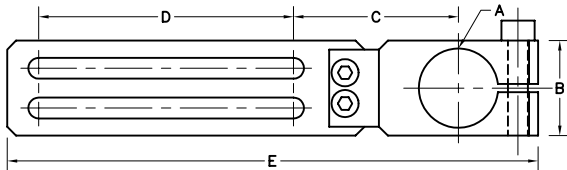

# END OF ARM TOOLING PARTS FOR ROBOTIC SPRUE PICKERS

## Fixed Angle Arms

These Angle Arms are made of lightweight aluminum plate for solid holding power. The head is slotted so the mounting bracket is locked in place.

PART NO.	DESCRIPTION	A dia.	B	C	D	E	F	PRICE
TOP22610	FIXED HEAD TOOL CLAMP	10mm	25mm	24mm	42mm	89mm	6mm	\$18.92
TOP22810	FIXED HEAD TOOL CLAMP	10mm	25mm	24mm	64.5mm	112mm	6mm	\$20.92
TOP226620	FIXED HEAD TOOL CLAMP	20mm	25mm	30mm	42mm	100mm	6mm	\$22.95
TOP228820	FIXED HEAD TOOL CLAMP	20mm	25mm	30mm	64.5mm	123mm	6mm	\$24.65

## Swivel Angle Arms

These Angle Arms swivel so that the tooling can be held at any angle. Made of lightweight aluminum plate for solid holding power. The head can be rotated 360° and locks in place with an Allen head screw.

PART NO.	DESCRIPTION	A	B	C	D	E	F	PRICE
TOP22610S	SWIVEL HEAD TOOL CLAMP	10mm	25mm	36.5mm	42mm	101mm	6mm	\$19.92
TOP22810S	SWIVEL HEAD TOOL CLAMP	10mm	25mm	36.5mm	64.5mm	124mm	6mm	\$21.91
TOP226620S	SWIVEL HEAD TOOL CLAMP	20mm	25mm	42mm	42mm	111mm	6mm	\$23.75
TOP228820S	SWIVEL HEAD TOOL CLAMP	20mm	25mm	42mm	64.5mm	134mm	6mm	\$25.50