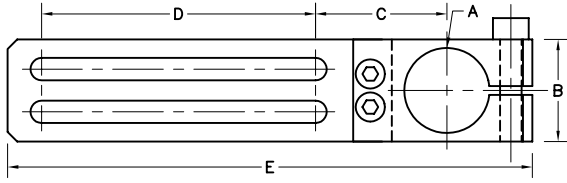

# END OF ARM TOOLING PARTS FOR ROBOTIC SPRUE PICKERS

## Fixed Angle Arms

These Angle Arms are made of lightweight aluminum plate for solid holding power. The head is slotted so the mounting bracket is locked in place.

PART NO.	DESCRIPTION	A dia.	B	C	D	E	F	PRICE
TOP22610	FIXED HEAD TOOL CLAMP	10mm	25mm	24mm	42mm	89mm	6mm	\$18.92
TOP22810	FIXED HEAD TOOL CLAMP	10mm	25mm	24mm	64.5mm	112mm	6mm	\$20.92
TOP226620	FIXED HEAD TOOL CLAMP	20mm	25mm	30mm	42mm	100mm	6mm	\$22.95
TOP228820	FIXED HEAD TOOL CLAMP	20mm	25mm	30mm	64.5mm	123mm	6mm	\$24.65

## Swivel Angle Arms

These Angle Arms swivel so that the tooling can be held at any angle. Made of lightweight aluminum plate for solid holding power. The head can be rotated 360° and locks in place with an Allen head screw.

PART NO.	DESCRIPTION	A	B	C	D	E	F	PRICE
TOP22610S	SWIVEL HEAD TOOL CLAMP	10mm	25mm	36.5mm	42mm	101mm	6mm	\$19.92
TOP22810S	SWIVEL HEAD TOOL CLAMP	10mm	25mm	36.5mm	64.5mm	124mm	6mm	\$21.91
TOP226620S	SWIVEL HEAD TOOL CLAMP	20mm	25mm	42mm	42mm	111mm	6mm	\$23.75
TOP228820S	SWIVEL HEAD TOOL CLAMP	20mm	25mm	42mm	64.5mm	134mm	6mm	\$25.50