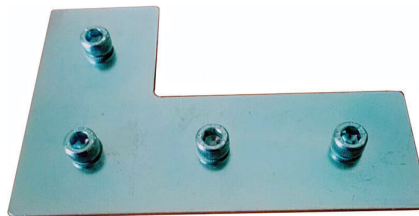

PLASTIC PROCESS EQUIPMENT, INC.

www.ppe.com • e-mail: sales@ppe.com

PPE WEST 6385 Montessouri Street, Las Vegas, Nevada 89113
702-433-6385 • 800-258-8877 • Fax: 702-433-6388

PPE SOUTH 11218 Challenger Avenue, Odessa, Florida 33556
727-834-8888 • 800-282-6783 • Fax: 727-834-8873

8303 CORPORATE PARK DRIVE, MACEDONIA (Cleveland), OHIO 44056, USA

216-367-7000 • Toll Free: 800-321-0562 • Fax: 216-367-7022 • Order Fax: 800-223-8305

Toll Free: USA, Canada & Mexico
800-362-0706