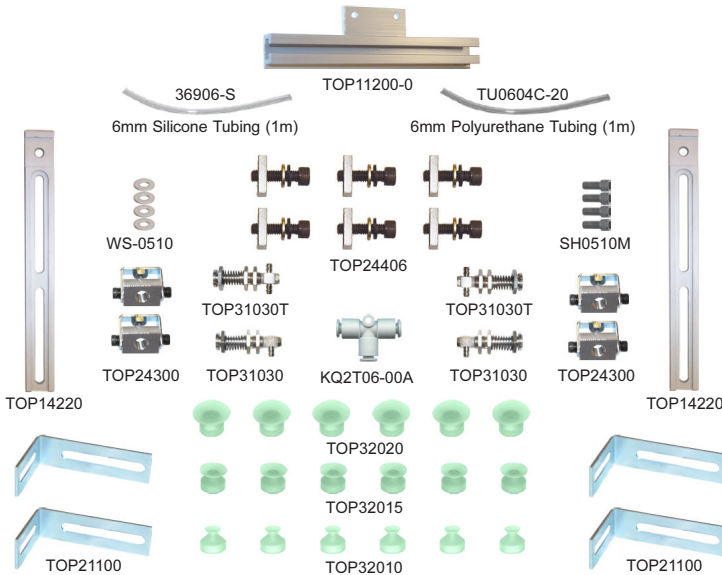

## 7-3/4" X 9" FRAME SIZE - 4 POINT - STANDARD KIT

- Frame size for use with small parts.
- Includes 4 Vacuum Stems & 18 Vacuum Cups.

### - PARTS INCLUDED -

Part No. TOP10036  
**\$156.<sup>35</sup> ea.**

## 7-3/4" X 9" FRAME SIZE - 4 POINT - DELUXE KIT

- Frame size for use with small parts.
- Includes 4 Vacuum Stems & 24 Vacuum Cups.
- Includes 4 Swivel Head Angle Brackets rotates to accommodate unusual shaped parts.

### - PARTS INCLUDED -

Part No. TOP10038  
**\$238.<sup>85</sup> ea.**