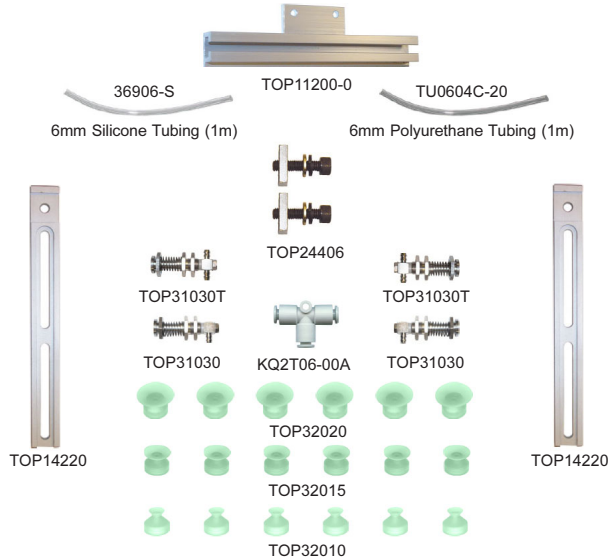

## 7-3/4" X 9" FRAME SIZE - 4 POINT - STANDARD KIT

- Frame size for use with small parts.
- Includes 4 Vacuum Stems & 18 Vacuum Cups.

### - PARTS INCLUDED -

Part No. TOP10036  
**\$156.<sup>35</sup> ea.**

## 7-3/4" X 9" FRAME SIZE - 4 POINT - DELUXE KIT

- Frame size for use with small parts.
- Includes 4 Vacuum Stems & 24 Vacuum Cups.
- Includes 4 Swivel Head Angle Brackets rotates to accommodate unusual shaped parts.

### - PARTS INCLUDED -

Part No. TOP10038  
**\$238.<sup>85</sup> ea.**