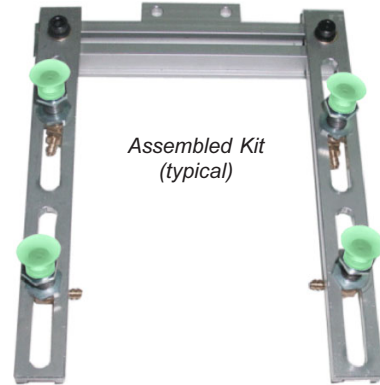

## 7-3/4" X 9" FRAME SIZE - 4 POINT - STANDARD KIT

- Frame size for use with small parts.
- Includes 4 Vacuum Stems & 18 Vacuum Cups.

### - PARTS INCLUDED -

Part No. TOP10036  
**\$156.<sup>35</sup> ea.**

## 7-3/4" X 9" FRAME SIZE - 4 POINT - DELUXE KIT

- Frame size for use with small parts.
- Includes 4 Vacuum Stems & 24 Vacuum Cups.
- Includes 4 Swivel Head Angle Brackets rotates to accommodate unusual shaped parts.