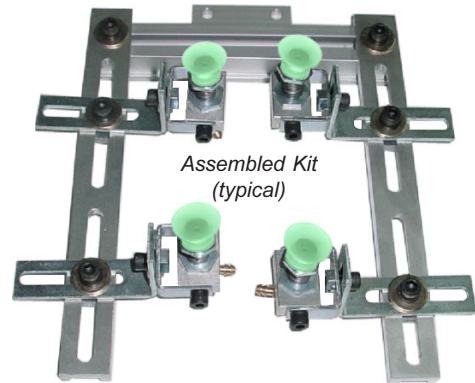

## 7-3/4" X 9" FRAME SIZE - 4 POINT - STANDARD KIT

- Frame size for use with small parts.
- Includes 4 Vacuum Stems & 18 Vacuum Cups.

### - PARTS INCLUDED -

Part No. TOP10036  
**\$156.<sup>35</sup> ea.**

## 7-3/4" X 9" FRAME SIZE - 4 POINT - DELUXE KIT

- Frame size for use with small parts.
- Includes 4 Vacuum Stems & 24 Vacuum Cups.
- Includes 4 Swivel Head Angle Brackets rotates to accommodate unusual shaped parts.

### - PARTS INCLUDED -

Part No. TOP10038  
**\$238.<sup>85</sup> ea.**