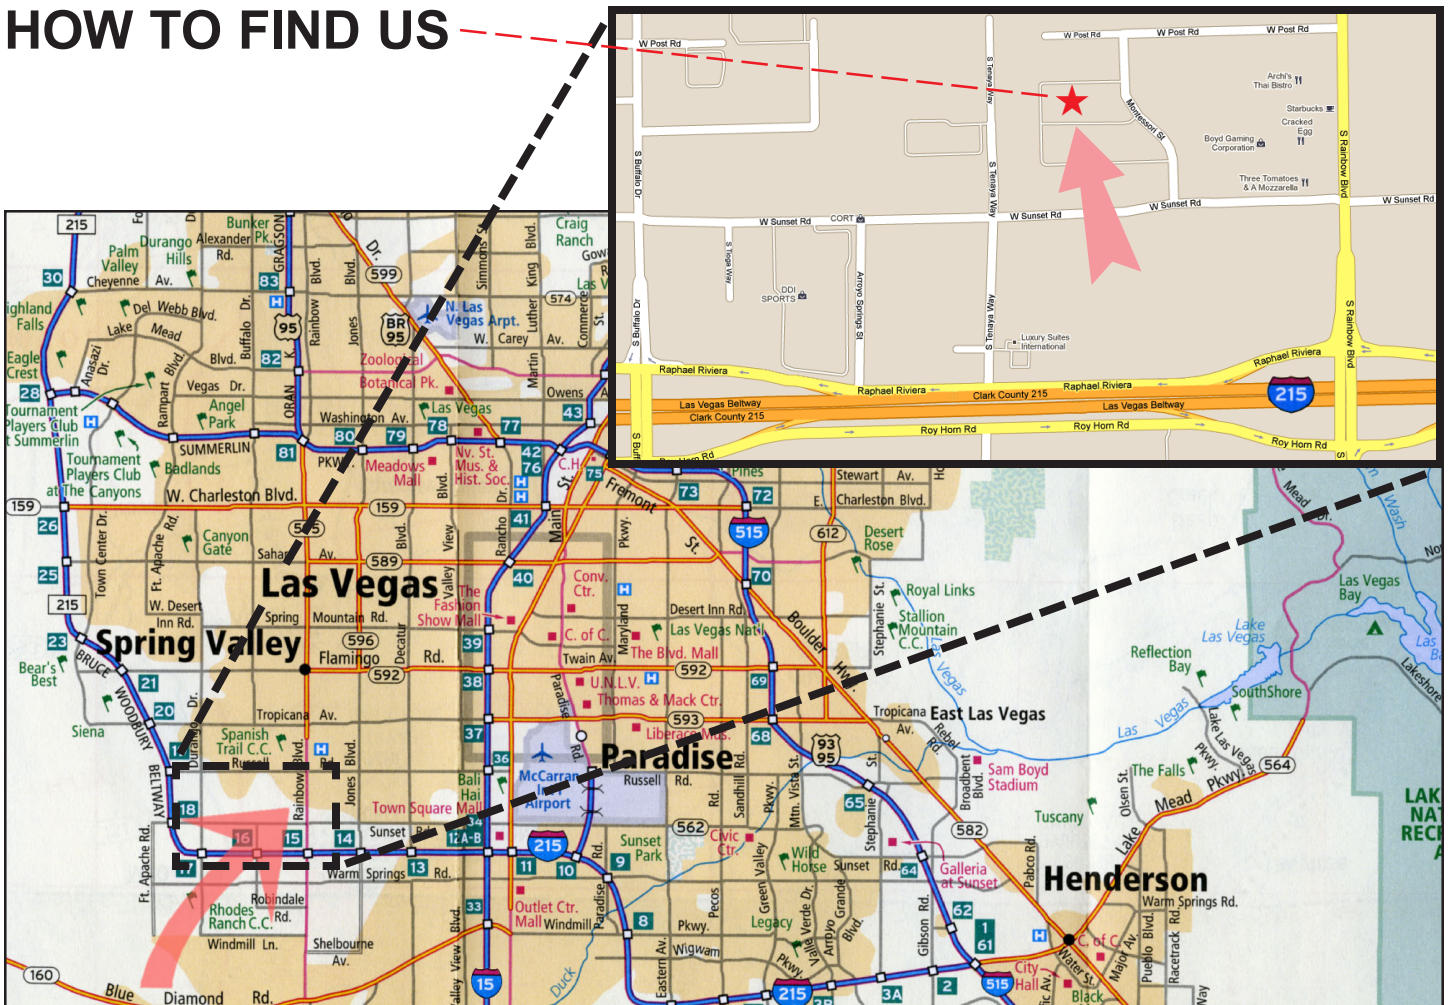

HOW TO FIND US

PLASTIC PROCESS EQUIPMENT, INC.

EAST 8303 CORPORATE PARK DRIVE
MACEDONIA, OHIO 44056-2300
216-367-7000 • FAX: 216-367-7022
TOLL FREE: 800-321-0562

WEST 6385 MONTESSOURI STREET
LAS VEGAS, NEVADA 89113-1186
702-433-6385 • FAX: 702-433-6388
TOLL FREE: 800-258-8877

www.ppe.com
e-mail: sales@ppe.com

Toll Free: USA, Canada & Mexico
800-362-0706

Order Fax: 800-223-8305