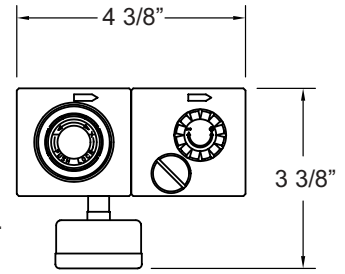

## EFFICIENT & DEPENDABLE, WITH OR WITHOUT LUBRICATOR

SPECIFY PORT SIZE

**LIFETIME  
GUARANTEE**

- FOR PRESSURES 0-150 P.S.I.G.
- TEMPERATURE RANGE 40° TO 120°F.
- THREE PORT SIZES AVAILABLE.
- FILTER BOWL CAPACITY 3.8 oz. w/MANUAL DRAIN.
- FILTER RATING 40 MICRON.
- LUBRICATOR CAPACITY 3.8 oz. PLASTIC BOWL.
- DO NOT USE LUBRICATOR WITH SYNTHETIC OILS.
- 0-160 PSI PRESSURE GAUGE INCLUDED WITH EACH UNIT.

## EFFICIENT - ECONOMICAL - DEPENDABLE

SPECIFY PORT SIZE

Filter/Regulator  
(2.5 lbs)

Lubricator  
(2.0 lbs)

**AVAILABLE  
WITH OR WITHOUT  
LUBRICATOR**

- FOR PRESSURES 0-150 P.S.I.G.
- TEMPERATURE RANGE 41° TO 140°F.
- THREE PORT SIZES AVAILABLE.
- FILTER BOWL CAPACITY 4 oz. w/MANUAL DRAIN.
- FILTER RATING 40-60 MICRON.
- LUBRICATOR CAPACITY 4 oz. PLASTIC BOWL.
- 2" 0-160 PSI PRESSURE GAUGE WITH PROTECTIVE RUBBER BOOT INCLUDED WITH EACH UNIT.
- MOUNTING BRACKET