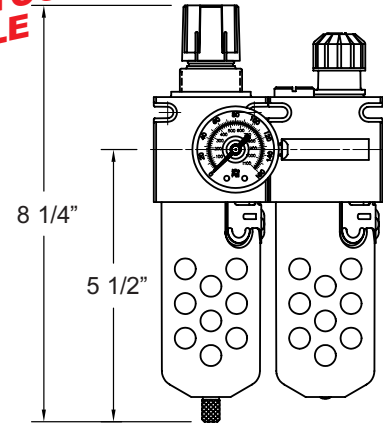

## EFFICIENT & DEPENDABLE, WITH OR WITHOUT LUBRICATOR

SPECIFY PORT SIZE

**LIFETIME  
GUARANTEE**

- FOR PRESSURES 0-150 P.S.I.G.
- TEMPERATURE RANGE 40° TO 120°F.
- THREE PORT SIZES AVAILABLE.
- FILTER BOWL CAPACITY 3.8 oz. w/MANUAL DRAIN.
- FILTER RATING 40 MICRON.
- LUBRICATOR CAPACITY 3.8 oz. PLASTIC BOWL.
- DO NOT USE LUBRICATOR WITH SYNTHETIC OILS.
- 0-160 PSI PRESSURE GAUGE INCLUDED WITH EACH UNIT.

### FILTER/REGULATOR/LUBRICATOR

PART NO.	PORT SIZES	PRICE	SALE
C7502BLBJCB	1/4" NPTF	<del>\$153.00</del>	<b>\$107.00</b>
C7503BLBJCB	3/8" NPTF		

### FILTER/REGULATOR

PART NO.	PORT SIZES	PRICE	SALE
B7502BJCG	1/4" NPTF	<del>\$94.00</del>	<b>\$65.00</b>
B7503BJCG	3/8" NPTF		
B7504BJCG	1/2" NPTF		

## EFFICIENT - ECONOMICAL - DEPENDABLE

SPECIFY PORT SIZE

Filter/Regulator  
(2.5 lbs)

Lubricator  
(2.0 lbs)

**AVAILABLE  
WITH OR WITHOUT  
LUBRICATOR**

- FOR PRESSURES 0-150 P.S.I.G.
- TEMPERATURE RANGE 41° TO 140°F.
- THREE PORT SIZES AVAILABLE.
- FILTER BOWL CAPACITY 4 oz. w/MANUAL DRAIN.
- FILTER RATING 40-60 MICRON.
- LUBRICATOR CAPACITY 4 oz. PLASTIC BOWL.
- 2" 0-160 PSI PRESSURE GAUGE WITH PROTECTIVE RUBBER BOOT INCLUDED WITH EACH UNIT.
- MOUNTING BRACKET