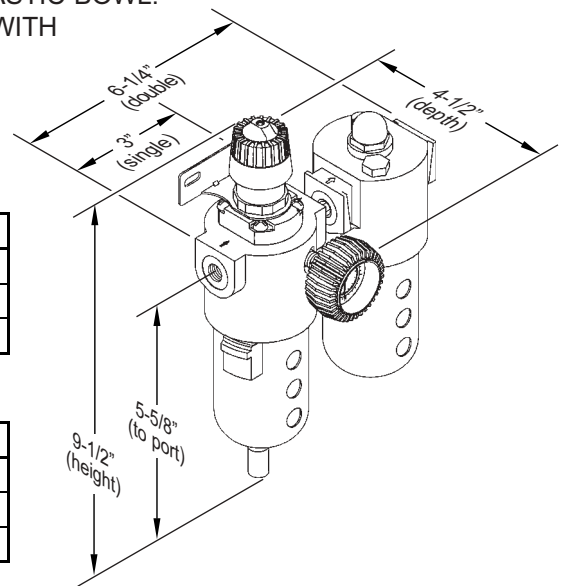

## EFFICIENT - ECONOMICAL - DEPENDABLE

SPECIFY PORT SIZE

Filter/Regulator  
(2.5 lbs)

Lubricator  
(2.0 lbs)

**AVAILABLE  
WITH OR WITHOUT  
LUBRICATOR**

- FOR PRESSURES 0-150 P.S.I.G.
- TEMPERATURE RANGE 41° TO 140°F.
- THREE PORT SIZES AVAILABLE.
- FILTER BOWL CAPACITY 4 oz. w/MANUAL DRAIN.
- FILTER RATING 40-60 MICRON.
- LUBRICATOR CAPACITY 4 oz. PLASTIC BOWL.
- 2" 0-160 PSI PRESSURE GAUGE WITH PROTECTIVE RUBBER BOOT INCLUDED WITH EACH UNIT.
- MOUNTING BRACKET

### FILTER/REGULATOR/LUBRICATOR

PART NO.	PORT SIZES	PRICE
AMC420D	1/4" NPTF	\$65.00
AMC421D	3/8" NPTF	65.00
AMC422D	1/2" NPTF	65.00

### FILTER/REGULATOR

PART NO.	PORT SIZES	PRICE
AMC403D	1/4" NPTF	\$48.00
AMC404D	3/8" NPTF	48.00
AMC405D	1/2" NPTF	48.00