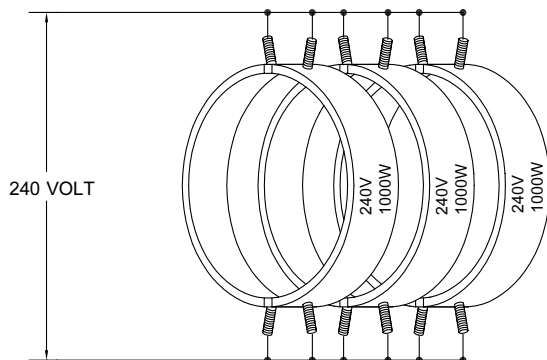

HEATER BAND WIRING

2 PIECE HEATER BANDS

120 VOLTS PER HALF

240 VOLTS PER HALF

2 PIECE BAND RATED 240 VOLTS 1,000 WATTS. EACH HALF IS 120 VOLTS 500 WATTS. WIRE EACH HALF IN PARALLEL.

2 PIECE BAND RATED 240 VOLTS 1,000 WATTS. EACH HALF IS 120 VOLTS 500 WATTS. WIRE EACH HALF IN SERIES.

2 PIECE BAND RATED 480 VOLTS 1,000 WATTS. EACH HALF IS 240 VOLTS 500 WATTS. WIRE EACH HALF IN PARALLEL.

2 PIECE BAND RATED 480 VOLTS 1,000 WATTS. EACH HALF IS 240 VOLTS 500 WATTS. WIRE EACH HALF IN SERIES.

PARALLEL WIRING:

120 VOLT PER HALF WIRED 120 VOLT

SERIES WIRING:

120 VOLT PER HALF WIRED 240 VOLT

240 VOLT PER HALF WIRED 240 VOLT

240 VOLT PER HALF WIRED 480 VOLT

© Copyright 2006 Plastic Process Equipment, Inc.
Note: PPE customers may reproduce this form only in it's entirety.