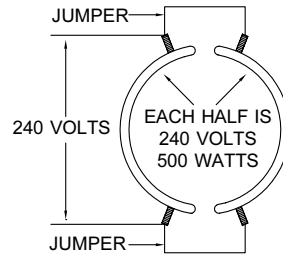

HEATER BAND WIRING

2 PIECE HEATER BANDS

120 VOLTS PER HALF

240 VOLTS PER HALF

2 PIECE BAND RATED 240 VOLTS 1,000 WATTS. EACH HALF IS 120 VOLTS 500 WATTS. WIRE EACH HALF IN PARALLEL.

2 PIECE BAND RATED 240 VOLTS 1,000 WATTS. EACH HALF IS 120 VOLTS 500 WATTS. WIRE EACH HALF IN SERIES.

2 PIECE BAND RATED 480 VOLTS 1,000 WATTS. EACH HALF IS 240 VOLTS 500 WATTS. WIRE EACH HALF IN PARALLEL.

2 PIECE BAND RATED 480 VOLTS 1,000 WATTS. EACH HALF IS 240 VOLTS 500 WATTS. WIRE EACH HALF IN SERIES.