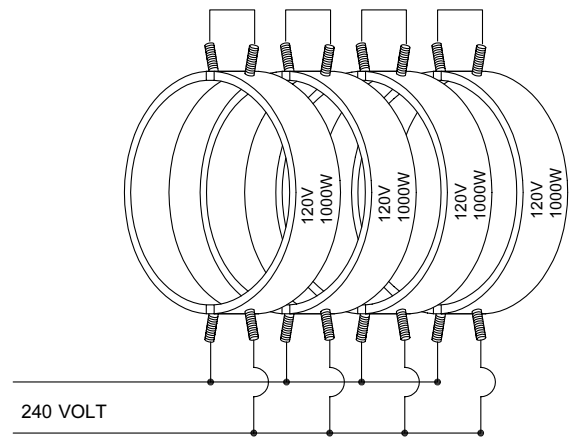

HEATER BAND WIRING

2 PIECE HEATER BANDS

120 VOLTS PER HALF

240 VOLTS PER HALF

2 PIECE BAND RATED 240 VOLTS 1,000 WATTS. EACH HALF IS 120 VOLTS 500 WATTS. WIRE EACH HALF IN PARALLEL.

2 PIECE BAND RATED 240 VOLTS 1,000 WATTS. EACH HALF IS 120 VOLTS 500 WATTS. WIRE EACH HALF IN SERIES.

2 PIECE BAND RATED 480 VOLTS 1,000 WATTS. EACH HALF IS 240 VOLTS 500 WATTS. WIRE EACH HALF IN PARALLEL.

2 PIECE BAND RATED 480 VOLTS 1,000 WATTS. EACH HALF IS 240 VOLTS 500 WATTS. WIRE EACH HALF IN SERIES.

PARALLEL WIRING:

120 VOLT PER HALF WIRED 120 VOLT

SERIES WIRING:

120 VOLT PER HALF WIRED 240 VOLT

240 VOLT PER HALF WIRED 240 VOLT

240 VOLT PER HALF WIRED 480 VOLT

© Copyright 2006 Plastic Process Equipment, Inc.
Note: PPE customers may reproduce this form only in it's entirety.