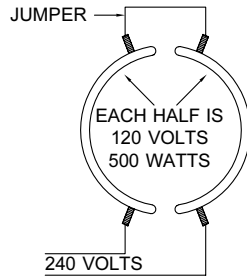

HEATER BAND WIRING

2 PIECE HEATER BANDS

120 VOLTS PER HALF

240 VOLTS PER HALF

2 PIECE BAND RATED 240 VOLTS 1,000 WATTS. EACH HALF IS 120 VOLTS 500 WATTS. WIRE EACH HALF IN PARALLEL.

2 PIECE BAND RATED 240 VOLTS 1,000 WATTS. EACH HALF IS 120 VOLTS 500 WATTS. WIRE EACH HALF IN SERIES.

2 PIECE BAND RATED 480 VOLTS 1,000 WATTS. EACH HALF IS 240 VOLTS 500 WATTS. WIRE EACH HALF IN PARALLEL.

2 PIECE BAND RATED 480 VOLTS 1,000 WATTS. EACH HALF IS 240 VOLTS 500 WATTS. WIRE EACH HALF IN SERIES.