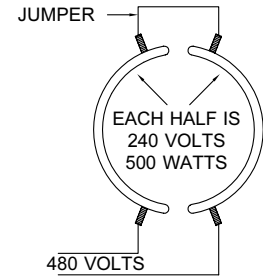

HEATER BAND WIRING

2 PIECE HEATER BANDS

120 VOLTS PER HALF

240 VOLTS PER HALF

2 PIECE BAND RATED 240 VOLTS 1,000 WATTS. EACH HALF IS 120 VOLTS 500 WATTS. WIRE EACH HALF IN PARALLEL.

2 PIECE BAND RATED 240 VOLTS 1,000 WATTS. EACH HALF IS 120 VOLTS 500 WATTS. WIRE EACH HALF IN SERIES.

2 PIECE BAND RATED 480 VOLTS 1,000 WATTS. EACH HALF IS 240 VOLTS 500 WATTS. WIRE EACH HALF IN PARALLEL.

2 PIECE BAND RATED 480 VOLTS 1,000 WATTS. EACH HALF IS 240 VOLTS 500 WATTS. WIRE EACH HALF IN SERIES.