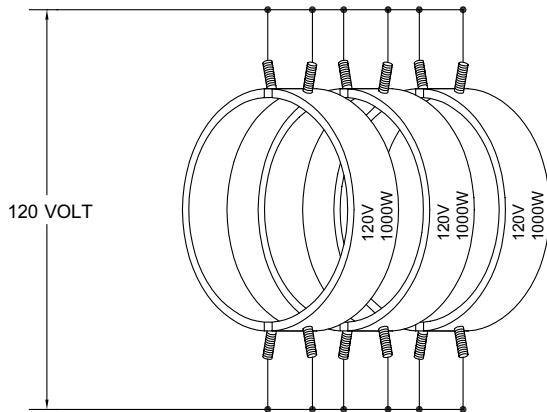

HEATER BAND WIRING

2 PIECE HEATER BANDS

120 VOLTS PER HALF

240 VOLTS PER HALF

2 PIECE BAND RATED 240 VOLTS 1,000 WATTS. EACH HALF IS 120 VOLTS 500 WATTS. WIRE EACH HALF IN PARALLEL.

2 PIECE BAND RATED 240 VOLTS 1,000 WATTS. EACH HALF IS 120 VOLTS 500 WATTS. WIRE EACH HALF IN SERIES.

2 PIECE BAND RATED 480 VOLTS 1,000 WATTS. EACH HALF IS 240 VOLTS 500 WATTS. WIRE EACH HALF IN PARALLEL.

2 PIECE BAND RATED 480 VOLTS 1,000 WATTS. EACH HALF IS 240 VOLTS 500 WATTS. WIRE EACH HALF IN SERIES.

PARALLEL WIRING:

120 VOLT PER HALF WIRED 120 VOLT

SERIES WIRING:

120 VOLT PER HALF WIRED 240 VOLT

240 VOLT PER HALF WIRED 240 VOLT

240 VOLT PER HALF WIRED 480 VOLT

© Copyright 2006 Plastic Process Equipment, Inc.
Note: PPE customers may reproduce this form only in it's entirety.