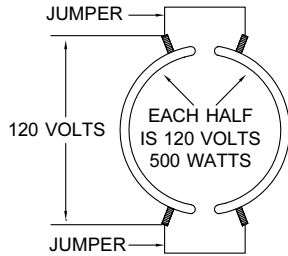

HEATER BAND WIRING

2 PIECE HEATER BANDS

120 VOLTS PER HALF

240 VOLTS PER HALF

2 PIECE BAND RATED 240 VOLTS 1,000 WATTS. EACH HALF IS 120 VOLTS 500 WATTS. WIRE EACH HALF IN PARALLEL.

2 PIECE BAND RATED 240 VOLTS 1,000 WATTS. EACH HALF IS 120 VOLTS 500 WATTS. WIRE EACH HALF IN SERIES.

2 PIECE BAND RATED 480 VOLTS 1,000 WATTS. EACH HALF IS 240 VOLTS 500 WATTS. WIRE EACH HALF IN PARALLEL.

2 PIECE BAND RATED 480 VOLTS 1,000 WATTS. EACH HALF IS 240 VOLTS 500 WATTS. WIRE EACH HALF IN SERIES.