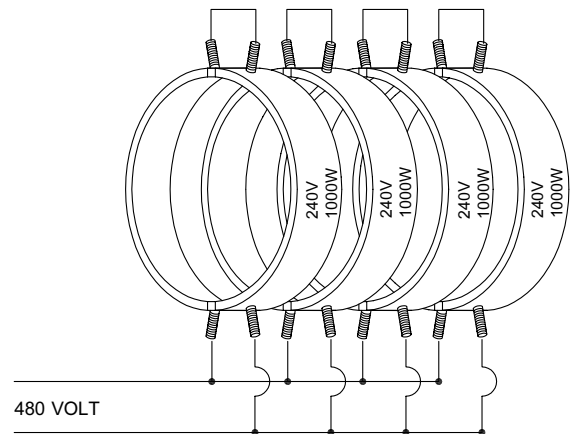

HEATER BAND WIRING

2 PIECE HEATER BANDS

120 VOLTS PER HALF

240 VOLTS PER HALF

2 PIECE BAND RATED 240 VOLTS 1,000 WATTS. EACH HALF IS 120 VOLTS 500 WATTS. WIRE EACH HALF IN PARALLEL.

2 PIECE BAND RATED 240 VOLTS 1,000 WATTS. EACH HALF IS 120 VOLTS 500 WATTS. WIRE EACH HALF IN SERIES.

2 PIECE BAND RATED 480 VOLTS 1,000 WATTS. EACH HALF IS 240 VOLTS 500 WATTS. WIRE EACH HALF IN PARALLEL.

2 PIECE BAND RATED 480 VOLTS 1,000 WATTS. EACH HALF IS 240 VOLTS 500 WATTS. WIRE EACH HALF IN SERIES.

PARALLEL WIRING:

120 VOLT PER HALF WIRED 120 VOLT

SERIES WIRING:

120 VOLT PER HALF WIRED 240 VOLT

240 VOLT PER HALF WIRED 240 VOLT

240 VOLT PER HALF WIRED 480 VOLT

© Copyright 2006 Plastic Process Equipment, Inc.
Note: PPE customers may reproduce this form only in it's entirety.