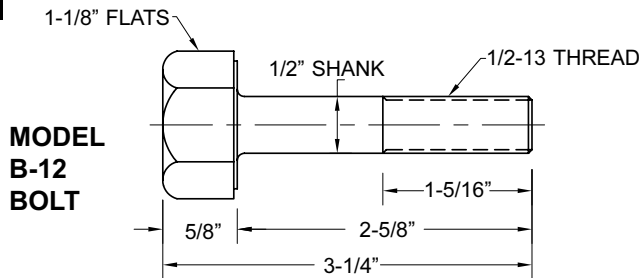

THICK FLAT WASHERS - GRADE 8

1055 CARBON STEEL - HEAT TREATED - YELLOW ZINC PLATED

BETTER THAN THE COMPETITION:

BETTER STEEL, BETTER HEAT TREAT AND BETTER PLATING.

ISO-9002

MANUFACTURED IN A
QUALITY SYSTEM CERTIFIED
FACILITY.

| FITS BOLT SIZE | APPROX. I.D. | APPROX. O.D. | THICKNESS RANGE | PART NO. | QUANTITY PRICES EACH | | |
|----------------|--------------|--------------|-----------------|----------|----------------------|-------|-------|
| | | | | | 1-49 | 50-99 | 100+ |
| 1/4" | .281 | .625 | .090/.110 | TW140 | \$.10 | \$.09 | \$.08 |
| 5/16" | .344 | .688 | .090/.110 | TW516 | .11 | .10 | .09 |
| 3/8" | .406 | .812 | .112/.130 | TW380 | .12 | .11 | .10 |
| 7/16" | .468 | .921 | .112/.130 | TW716 | .14 | .13 | .12 |
| 1/2" | .531 | 1.062 | .156/.188 | TW120 | .18 | .17 | .16 |
| 9/16" | .593 | 1.187 | .156/.188 | TW916 | .20 | .19 | .18 |
| 5/8" | .656 | 1.312 | .170/.195 | TW580 | .39 | .36 | .34 |
| 3/4" | .812 | 1.468 | .170/.195 | TW340 | .55 | .52 | .49 |
| 7/8" | .937 | 1.750 | .235/.265 | TW780 | .74 | .70 | .66 |
| 1" | 1.062 | 2.000 | .235/.265 | TW100 | .93 | .88 | .83 |
| 1-1/4" | 1.375 | 2.500 | .310/.336 | TW114 | 1.25 | 1.19 | 1.13 |

MIX OR MATCH FOR QUANTITY BREAKS

HEAVY DUTY HEX HEAD BOLTS

OVERSIZE HEX HEAD

MODEL B-12 BOLT

- 1-8 PCS \$7.95 ea.
- 9-23 PCS \$7.65 ea.
- 24+ PCS \$7.35 ea.

MODEL B-58SB BOLT

- 1-8 PCS \$8.25 ea.
- 9-23 PCS \$8.00 ea.
- 24+ PCS \$7.75 ea.