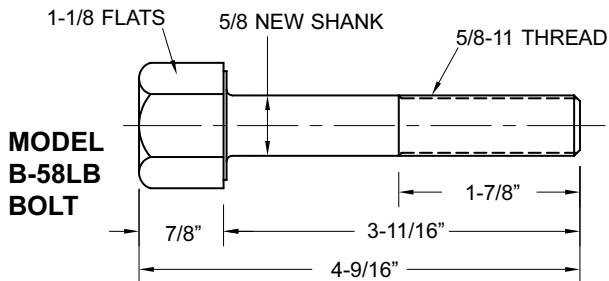

| FITS BOLT SIZE | APPROX. I.D. | APPROX. O.D. | THICKNESS RANGE | PART NO. | QUANTITY PRICES EACH | | |
|----------------|--------------|--------------|-----------------|----------|----------------------|-------|-------|
| | | | | | 1-49 | 50-99 | 100+ |
| 1/4" | .281 | .625 | .090/.110 | TW140 | \$.10 | \$.09 | \$.08 |
| 5/16" | .344 | .688 | .090/.110 | TW516 | .11 | .10 | .09 |
| 3/8" | .406 | .812 | .112/.130 | TW380 | .12 | .11 | .10 |
| 7/16" | .468 | .921 | .112/.130 | TW716 | .14 | .13 | .12 |
| 1/2" | .531 | 1.062 | .156/.188 | TW120 | .18 | .17 | .16 |
| 9/16" | .593 | 1.187 | .156/.188 | TW916 | .20 | .19 | .18 |
| 5/8" | .656 | 1.312 | .170/.195 | TW580 | .39 | .36 | .34 |
| 3/4" | .812 | 1.468 | .170/.195 | TW340 | .55 | .52 | .49 |
| 7/8" | .937 | 1.750 | .235/.265 | TW780 | .74 | .70 | .66 |
| 1" | 1.062 | 2.000 | .235/.265 | TW100 | .93 | .88 | .83 |
| 1-1/4" | 1.375 | 2.500 | .310/.336 | TW114 | 1.25 | 1.19 | 1.13 |

MIX OR MATCH FOR QUANTITY BREAKS

HEAVY DUTY HEX HEAD BOLTS

OVERSIZE HEX HEAD

MODEL B-12 BOLT

- 1-8 PCS \$7.95 ea.
- 9-23 PCS \$7.65 ea.
- 24+ PCS \$7.35 ea.

MODEL B-58SB BOLT

- 1-8 PCS \$8.25 ea.
- 9-23 PCS \$8.00 ea.
- 24+ PCS \$7.75 ea.