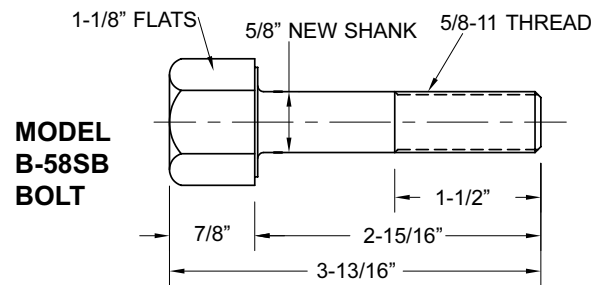

| FITS BOLT SIZE | APPROX. I.D. | APPROX. O.D. | THICKNESS RANGE | PART NO. | QUANTITY PRICES EACH | | |
|----------------|--------------|--------------|-----------------|----------|----------------------|-------|-------|
| | | | | | 1-49 | 50-99 | 100+ |
| 1/4" | .281 | .625 | .090/.110 | TW140 | \$.10 | \$.09 | \$.08 |
| 5/16" | .344 | .688 | .090/.110 | TW516 | .11 | .10 | .09 |
| 3/8" | .406 | .812 | .112/.130 | TW380 | .12 | .11 | .10 |
| 7/16" | .468 | .921 | .112/.130 | TW716 | .14 | .13 | .12 |
| 1/2" | .531 | 1.062 | .156/.188 | TW120 | .18 | .17 | .16 |
| 9/16" | .593 | 1.187 | .156/.188 | TW916 | .20 | .19 | .18 |
| 5/8" | .656 | 1.312 | .170/.195 | TW580 | .39 | .36 | .34 |
| 3/4" | .812 | 1.468 | .170/.195 | TW340 | .55 | .52 | .49 |
| 7/8" | .937 | 1.750 | .235/.265 | TW780 | .74 | .70 | .66 |
| 1" | 1.062 | 2.000 | .235/.265 | TW100 | .93 | .88 | .83 |
| 1-1/4" | 1.375 | 2.500 | .310/.336 | TW114 | 1.25 | 1.19 | 1.13 |

MIX OR MATCH FOR QUANTITY BREAKS

HEAVY DUTY HEX HEAD BOLTS

OVERSIZE HEX HEAD

MODEL B-12 BOLT

- 1-8 PCS \$7.95 ea.
- 9-23 PCS \$7.65 ea.
- 24+ PCS \$7.35 ea.

MODEL B-58SB BOLT

- 1-8 PCS \$8.25 ea.
- 9-23 PCS \$8.00 ea.
- 24+ PCS \$7.75 ea.