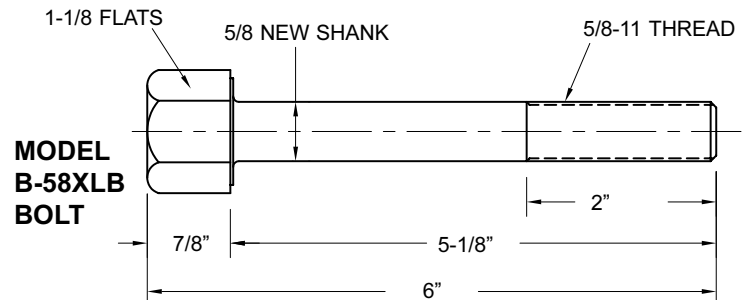

MODEL B-58XLB BOLT

- 1-8 PCS ..... $10.80 ea.
- 9-23 PCS ..... $10.50 ea.
- 24+ PCS ..... $10.15 ea.

PLASTIC PROCESS EQUIPMENT, INC.

8303 CORPORATE PARK DRIVE, MACEDONIA (Cleveland), OHIO 44056, USA
216-367-7000 • Toll Free: 800-321-0562 • Fax: 216-367-7022 • Order Fax: 800-223-8305

www.ppe.com • e-mail: sales@ppe.com

Toll Free: USA, Canada & Mexico

800-362-0706

PPE WEST 3615 Walnut Avenue, Chino, California 91710, USA
909-627-8511 • 800-258-8877 • Fax: 909-627-8101

PPE SOUTH 11218 Challenger Avenue, Odessa, Florida 33556, USA
727-834-8888 • 800-282-6783 • Fax: 727-834-8873