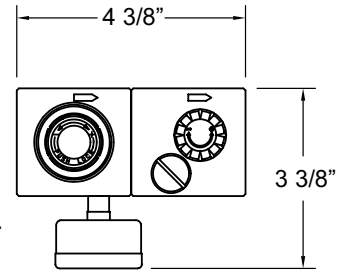

## EFFICIENT & DEPENDABLE, WITH OR WITHOUT LUBRICATOR

SPECIFY PORT SIZE

**LIFETIME  
GUARANTEE**

- FOR PRESSURES 0-150 P.S.I.G.
- TEMPERATURE RANGE 40° TO 120°F.
- THREE PORT SIZES AVAILABLE.
- FILTER BOWL CAPACITY 3.8 oz. w/MANUAL DRAIN.
- FILTER RATING 40 MICRON.
- LUBRICATOR CAPACITY 3.8 oz. PLASTIC BOWL.
- DO NOT USE LUBRICATOR WITH SYNTHETIC OILS.
- 0-160 PSI PRESSURE GAUGE INCLUDED WITH EACH UNIT.

## EFFICIENT - ECONOMICAL - DEPENDABLE

SPECIFY PORT SIZE

Filter/Regulator  
(2.5 lbs)

Lubricator  
(2.0 lbs)

**AVAILABLE  
WITH OR WITHOUT  
LUBRICATOR**

- FOR PRESSURES 0-150 P.S.I.G.
- TEMPERATURE RANGE 41° TO 140°F.
- THREE PORT SIZES AVAILABLE.
- FILTER BOWL CAPACITY 4 oz. w/MANUAL DRAIN.
- FILTER RATING 40-60 MICRON.
- LUBRICATOR CAPACITY 4 oz. PLASTIC BOWL.
- 2" 0-160 PSI PRESSURE GAUGE WITH PROTECTIVE RUBBER BOOT INCLUDED WITH EACH UNIT.
- MOUNTING BRACKET