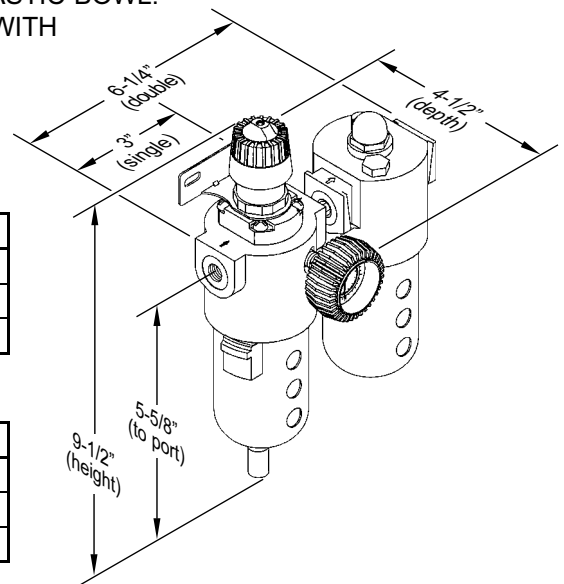

## EFFICIENT - ECONOMICAL - DEPENDABLE

SPECIFY PORT SIZE

Filter/Regulator  
(2.5 lbs)

Lubricator  
(2.0 lbs)

**AVAILABLE  
WITH OR WITHOUT  
LUBRICATOR**

- FOR PRESSURES 0-150 P.S.I.G.
- TEMPERATURE RANGE 41° TO 140°F.
- THREE PORT SIZES AVAILABLE.
- FILTER BOWL CAPACITY 4 oz. w/MANUAL DRAIN.
- FILTER RATING 40-60 MICRON.
- LUBRICATOR CAPACITY 4 oz. PLASTIC BOWL.
- 2" 0-160 PSI PRESSURE GAUGE WITH PROTECTIVE RUBBER BOOT INCLUDED WITH EACH UNIT.
- MOUNTING BRACKET

### FILTER/REGULATOR/LUBRICATOR

PART NO.	PORT SIZES	PRICE
AMC420D	1/4" NPTF	\$54.00
AMC421D	3/8" NPTF	54.00
AMC422D	1/2" NPTF	54.00

### FILTER/REGULATOR

PART NO.	PORT SIZES	PRICE
AMC403D	1/4" NPTF	\$36.00
AMC404D	3/8" NPTF	36.00
AMC405D	1/2" NPTF	36.00