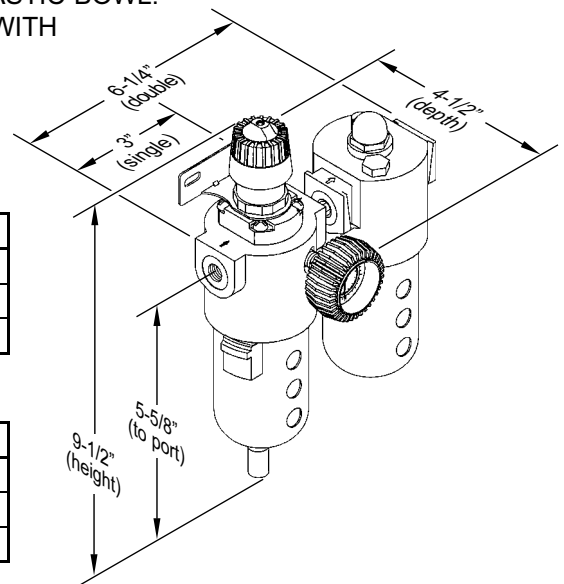

## EFFICIENT - ECONOMICAL - DEPENDABLE

SPECIFY PORT SIZE

Filter/Regulator  
(2.5 lbs)

Lubricator  
(2.0 lbs)

**AVAILABLE  
WITH OR WITHOUT  
LUBRICATOR**

- FOR PRESSURES 0-150 P.S.I.G.
- TEMPERATURE RANGE 41° TO 140°F.
- THREE PORT SIZES AVAILABLE.
- FILTER BOWL CAPACITY 4 oz. w/MANUAL DRAIN.
- FILTER RATING 40-60 MICRON.
- LUBRICATOR CAPACITY 4 oz. PLASTIC BOWL.
- 2" 0-160 PSI PRESSURE GAUGE WITH PROTECTIVE RUBBER BOOT INCLUDED WITH EACH UNIT.
- MOUNTING BRACKET

### FILTER/REGULATOR/LUBRICATOR

PART NO.	PORT SIZES	PRICE
AMC420D	1/4" NPTF	\$60.00
AMC421D	3/8" NPTF	60.00
AMC422D	1/2" NPTF	60.00

### FILTER/REGULATOR

PART NO.	PORT SIZES	PRICE
AMC403D	1/4" NPTF	\$41.00
AMC404D	3/8" NPTF	41.00
AMC405D	1/2" NPTF	41.00