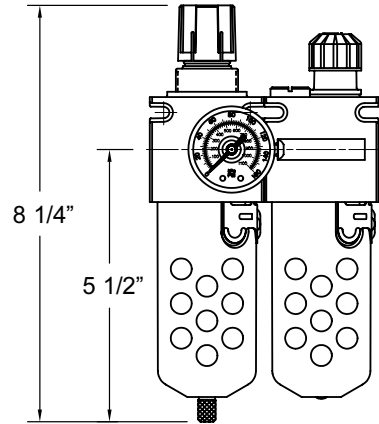

## EFFICIENT & DEPENDABLE, WITH OR WITHOUT LUBRICATOR

SPECIFY PORT SIZE

**LIFETIME  
GUARANTEE**

- FOR PRESSURES 0-150 P.S.I.G.
- TEMPERATURE RANGE 40° TO 120°F.
- THREE PORT SIZES AVAILABLE.
- FILTER BOWL CAPACITY 3.8 oz. w/MANUAL DRAIN.
- FILTER RATING 40 MICRON.
- LUBRICATOR CAPACITY 3.8 oz. PLASTIC BOWL.
- DO NOT USE LUBRICATOR WITH SYNTHETIC OILS.
- 0-160 PSI PRESSURE GAUGE INCLUDED WITH EACH UNIT.

### FILTER/REGULATOR/LUBRICATOR

PART NO.	PORT SIZES	PRICE
C7502BLBJCB	1/4" NPTF	\$117.00
C7503BLBJCB	3/8" NPTF	117.00
C7504BLBJCB	1/2" NPTF	117.00

### FILTER/REGULATOR

PART NO.	PORT SIZES	PRICE
B7502BJCG	1/4" NPTF	\$71.00
B7503BJCG	3/8" NPTF	71.00
B7504BJCG	1/2" NPTF	71.00

## EFFICIENT - ECONOMICAL - DEPENDABLE

SPECIFY PORT SIZE

Filter/Regulator  
(2.5 lbs)

Lubricator  
(2.0 lbs)

**AVAILABLE  
WITH OR WITHOUT  
LUBRICATOR**

- FOR PRESSURES 0-150 P.S.I.G.
- TEMPERATURE RANGE 41° TO 140°F.
- THREE PORT SIZES AVAILABLE.
- FILTER BOWL CAPACITY 4 oz. w/MANUAL DRAIN.
- FILTER RATING 40-60 MICRON.
- LUBRICATOR CAPACITY 4 oz. PLASTIC BOWL.
- 2" 0-160 PSI PRESSURE GAUGE WITH PROTECTIVE RUBBER BOOT INCLUDED WITH EACH UNIT.
- MOUNTING BRACKET