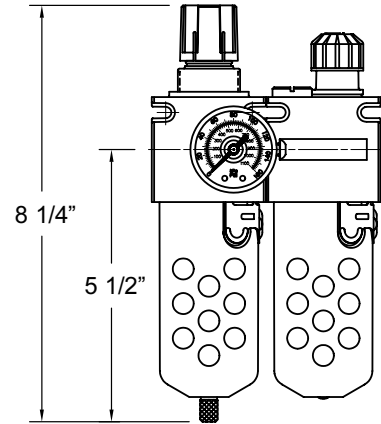

## EFFICIENT & DEPENDABLE, WITH OR WITHOUT LUBRICATOR

SPECIFY PORT SIZE

**LIFETIME  
GUARANTEE**

- FOR PRESSURES 0-150 P.S.I.G.
- TEMPERATURE RANGE 40° TO 120°F.
- THREE PORT SIZES AVAILABLE.
- FILTER BOWL CAPACITY 3.8 oz. w/MANUAL DRAIN.
- FILTER RATING 40 MICRON.
- LUBRICATOR CAPACITY 3.8 oz. PLASTIC BOWL.
- DO NOT USE LUBRICATOR WITH SYNTHETIC OILS.
- 0-160 PSI PRESSURE GAUGE INCLUDED WITH EACH UNIT.

### FILTER/REGULATOR/LUBRICATOR

PART NO.	PORT SIZES	PRICE
C7502BLBJCB	1/4" NPTF	\$117.00
C7503BLBJCB	3/8" NPTF	117.00
C7504BLBJCB	1/2" NPTF	117.00

### FILTER/REGULATOR

PART NO.	PORT SIZES	PRICE
B7502BJCG	1/4" NPTF	\$71.00
B7503BJCG	3/8" NPTF	71.00
B7504BJCG	1/2" NPTF	71.00

## EFFICIENT - ECONOMICAL - DEPENDABLE

SPECIFY PORT SIZE

Filter/Regulator  
(2.5 lbs)

Lubricator  
(2.0 lbs)

**AVAILABLE  
WITH OR WITHOUT  
LUBRICATOR**

- FOR PRESSURES 0-150 P.S.I.G.
- TEMPERATURE RANGE 41° TO 140°F.
- THREE PORT SIZES AVAILABLE.
- FILTER BOWL CAPACITY 4 oz. w/MANUAL DRAIN.
- FILTER RATING 40-60 MICRON.
- LUBRICATOR CAPACITY 4 oz. PLASTIC BOWL.
- 2" 0-160 PSI PRESSURE GAUGE WITH PROTECTIVE RUBBER BOOT INCLUDED WITH EACH UNIT.
- MOUNTING BRACKET